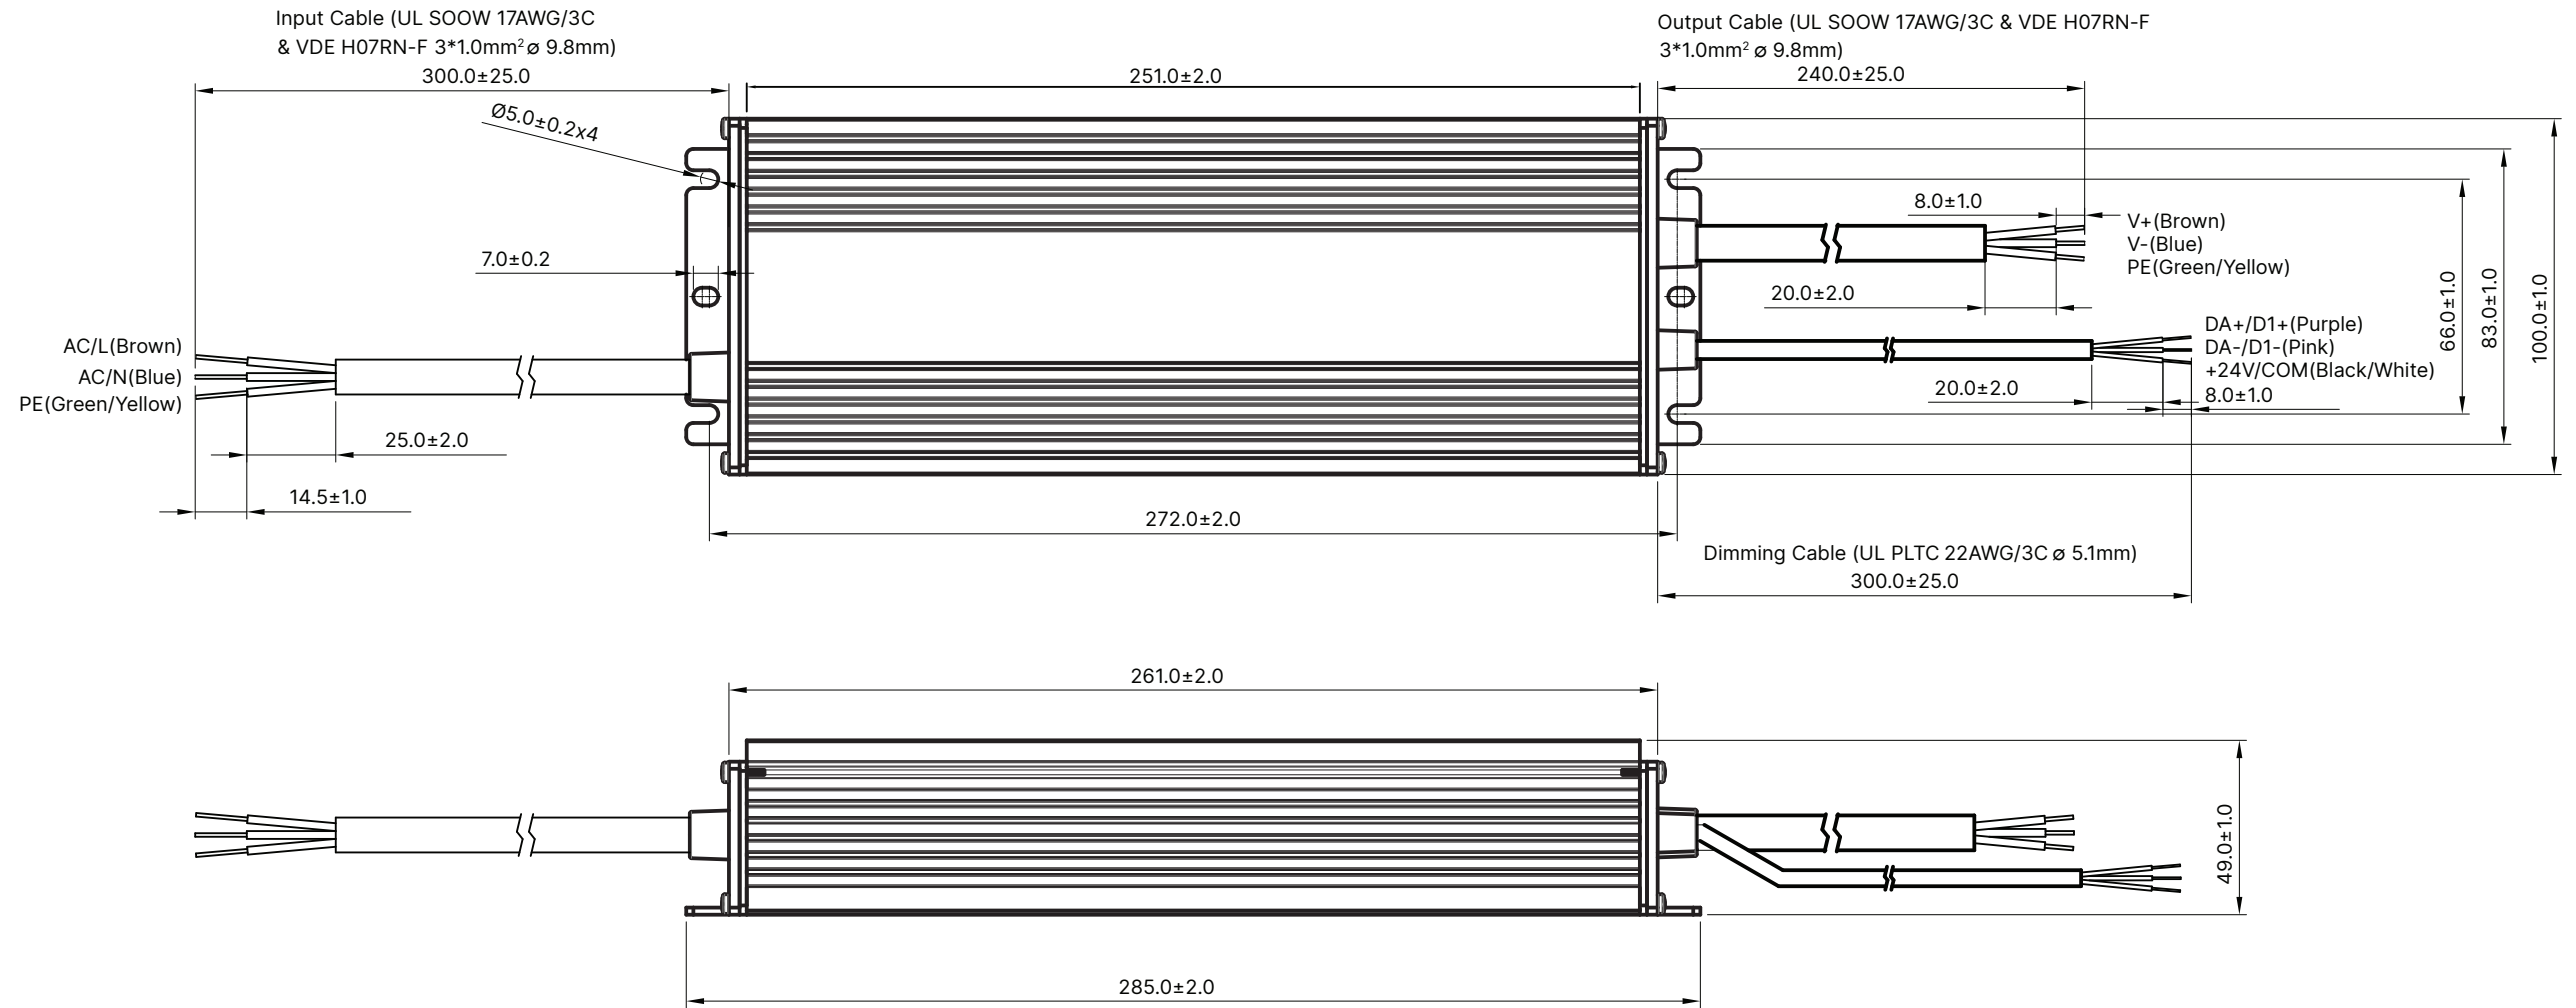

LNA Arena Sport LED Driver

LNA-600A20AFCFA / LNA-600A20AFCDA

	Wire Color	Function	Cable Length	Strip Length	Sheath Length
Input cable	Brown	L	300.0±25.0mm	14.5±1.0mm	25.0±2.0mm
	Blue	N			
	Green/Yellow	PE			
Output cable	Brown	V+	240.0±25.0mm	8.0±1.0mm	20.0±2.0mm
	Blue	V-			
	Green/Yellow	PE			
Dimming cable	Purple	DA+/D1+	300.0±25.0mm	8.0±1.0mm	20.0±2.0mm
	Pink	DA-/D1-			
	Black/White	+24V/COM			