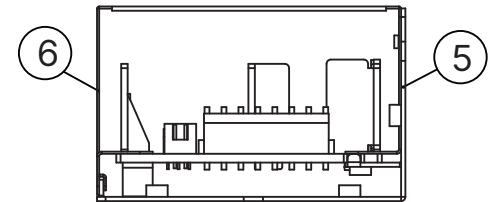

PJ Open Frame Power Supply

PJ-□V100WERA

■ Enclosed

ITEM	PART NAME	COLOR
①	JST (B3P5-VH (LF)(SN)) INPUT CONNECTOR	WHITE
②	JST (B8P-VH (LF)(SN)) OUTPUT CONNECTOR	WHITE
③	JST (B2B-XH-A(LF)(SN)) REMOTE CONTROL (OPTION)	WHITE
④	VR	---
⑤	CHASSIS	NATURE
⑥	COVER	NATURE
⑦	RATING LABEL	WHITE

UNLESS OTHERWISE SPECIFIED TOLERANCE OF DIMENSION ARE ± 1.0