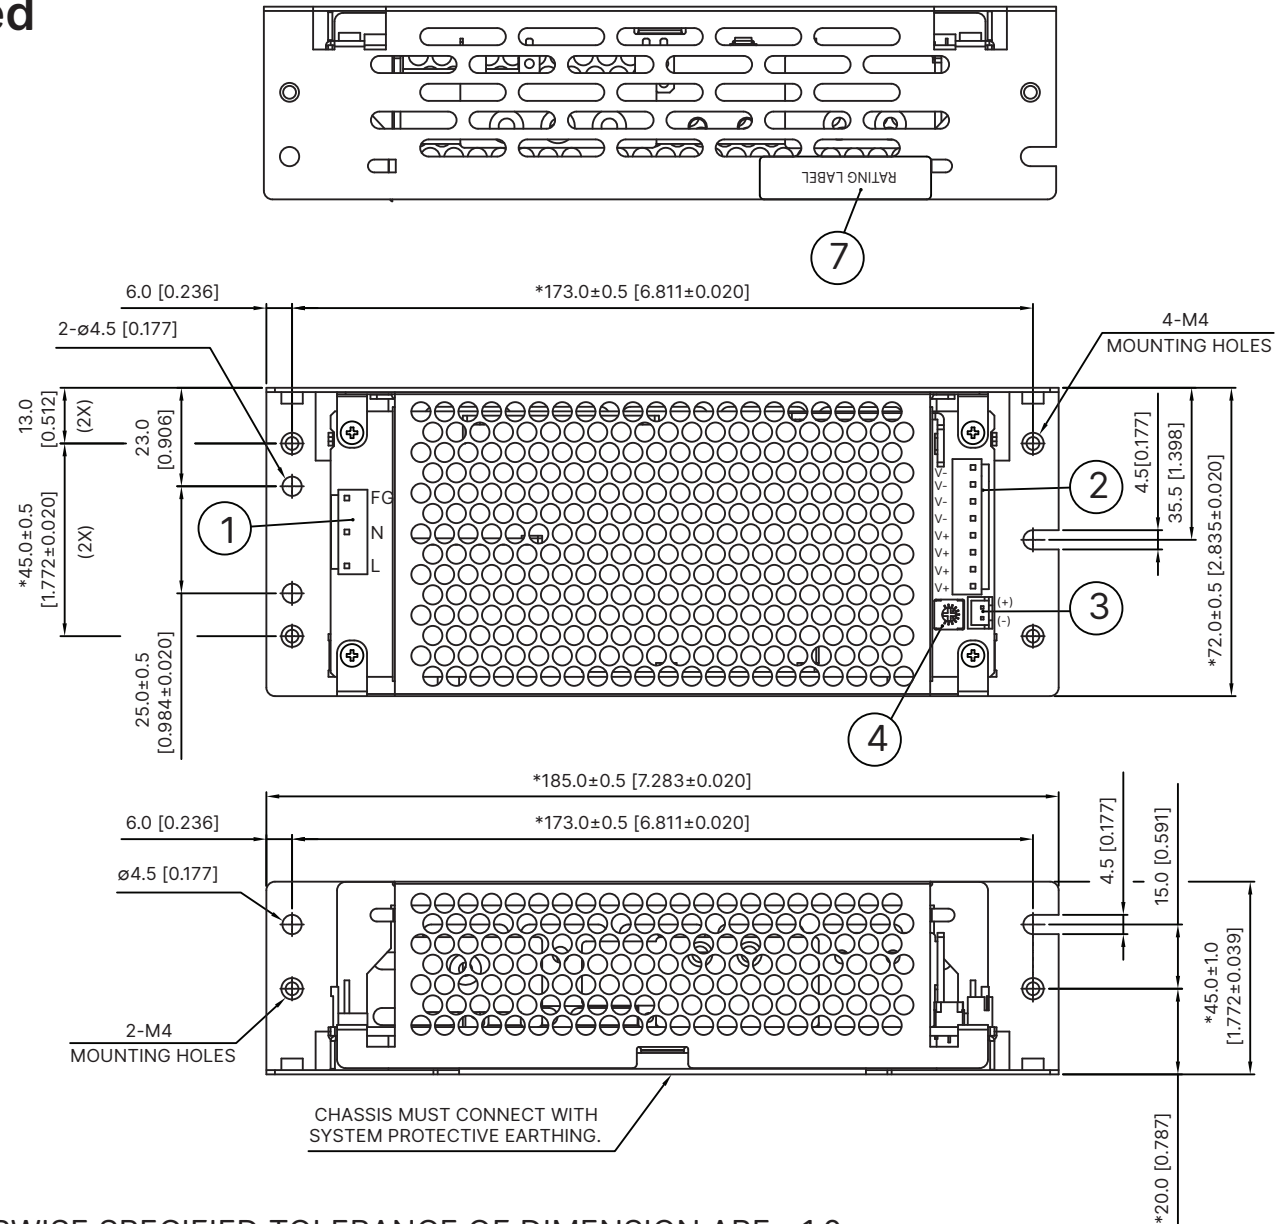

PJ Open Frame Power Supply

PJ-□V100WERA

■ Enclosed

ITEM	PART NAME	COLOR
①	JST (B3P5-VH (LF)(SN)) INPUT CONNECTOR	WHITE
②	JST (B8P-VH (LF)(SN)) OUTPUT CONNECTOR	WHITE
③	JST (B2B-XH-A(LF)(SN)) REMOTE CONTROL (OPTION)	WHITE
④	VR	---
⑤	CHASSIS	NATURE
⑥	COVER	NATURE
⑦	RATING LABEL	WHITE

UNLESS OTHERWISE SPECIFIED TOLERANCE OF DIMENSION ARE ± 1.0