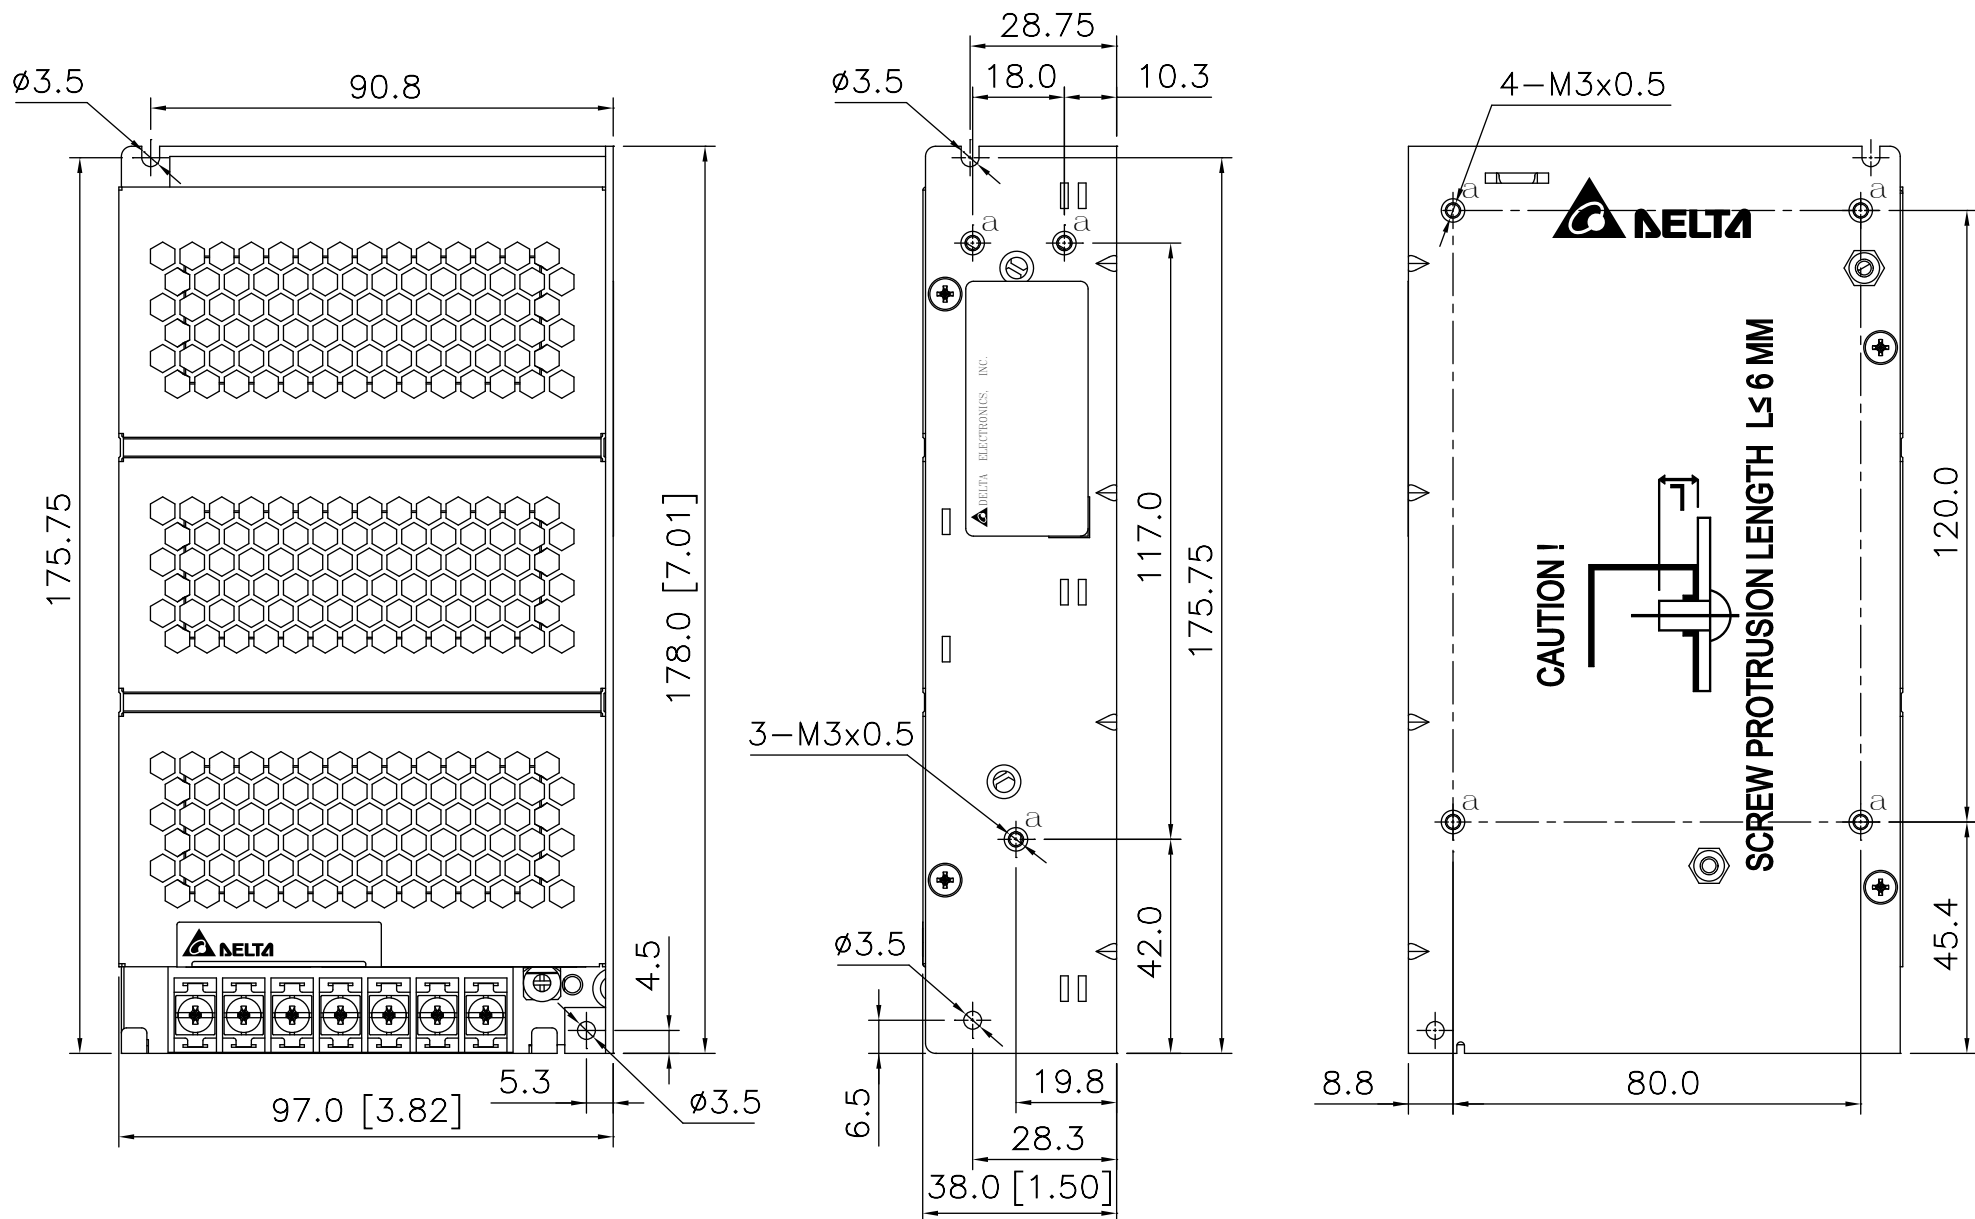

## PMC Panel Mount Power Supply 24V 150W 1 Phase / PMC-24V150W1BA