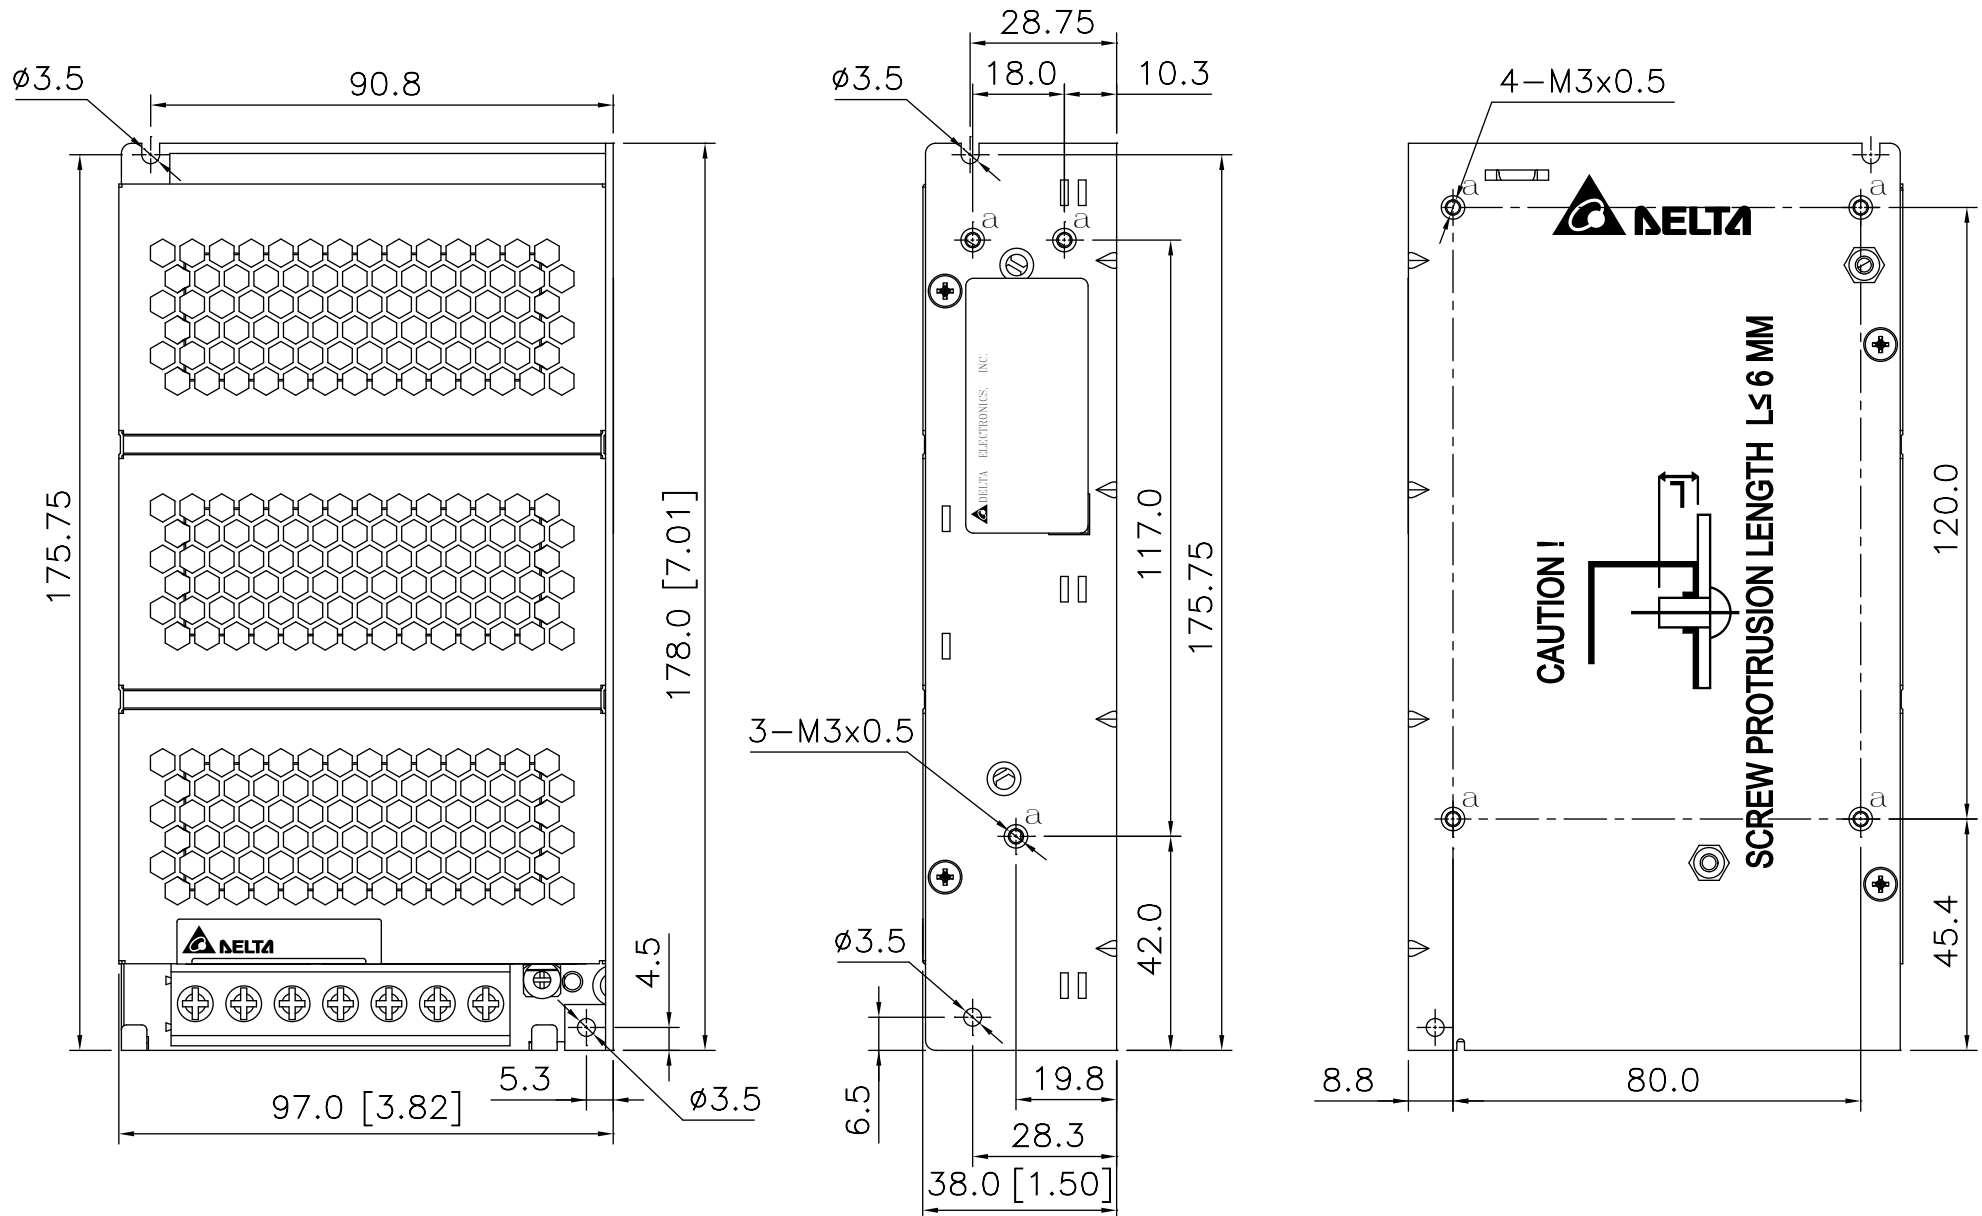

PMC

PMC Panel Mount Power Supply

24V 150W 1 Phase / PMC-24V150W1BJ